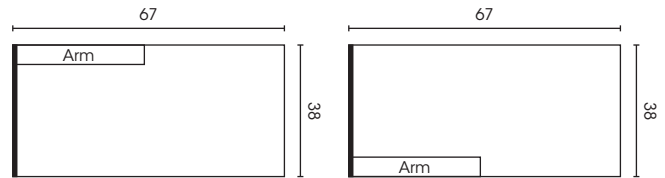

Burton Sofa

38H x 88W x 38D

Arm Height: 25" | Seat Height: 20" | Seat Depth: 22"

Burton Chair

38H x 35W x 38D

Arm Height: 25" | Seat Height: 20" | Seat Depth: 22"

Burton Sectional

Overall Height: 38" | Arm Height: 25" | Seat Height: 20" | Seat Depth: 22"

One Arm Two Seater

Chaise

One Arm Three Seater