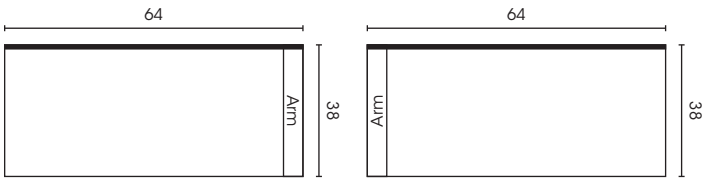

Burton Sofa

38H x 88W x 38D

Arm Height: 25" | Seat Height: 20" | Seat Depth: 22"

Burton Chair

38H x 35W x 38D

Arm Height: 25" | Seat Height: 20" | Seat Depth: 22"

Burton Sectional

Overall Height: 38" | Arm Height: 25" | Seat Height: 20" | Seat Depth: 22"

One Arm Two Seater

Chaise

One Arm Three Seater