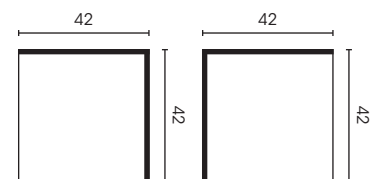

## Coco Sofa

Coco Sofa 72": 34H x 72W x 42D

Coco Sofa 84": 34H x 84W x 42D

Coco Sofa 96": 34H x 96W x 42D

Arm Height: 30" | Seat Height: 18" | Seat Depth: 26"

## Coco Chair

34H x 35W x 42D

Arm Height: 30" | Seat Height: 18" | Seat Depth: 26"

## Coco Sectional

Overall Height: 34" | Arm Height: 30" | Seat Height: 18" | Seat Depth: 26"

Armless One Seater

One Arm One Seater

Two Seater Corner

Armless Two Seater

One Arm Two Seater

Corner