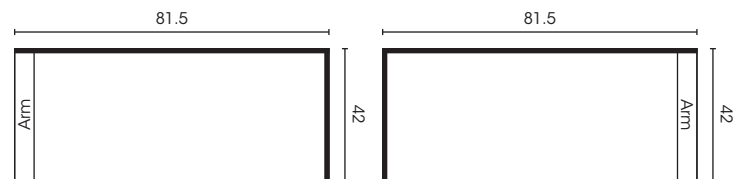

## Coco Chair

34H x 35W x 42D

Arm Height: 30" | Seat Height: 18" | Seat Depth: 26"

## Coco Sectional

Overall Height: 34" | Arm Height: 30" | Seat Height: 18" | Seat Depth: 26"

Armless One Seater

One Arm One Seater

Two Seater Corner

Armless Two Seater

One Arm Two Seater

Corner