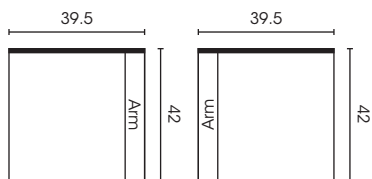

## Coco Sofa

Coco Sofa 72": 34H x 72W x 42D

Coco Sofa 84": 34H x 84W x 42D

Coco Sofa 96": 34H x 96W x 42D

Arm Height: 30" | Seat Height: 18" | Seat Depth: 26"

## Coco Chair

34H x 35W x 42D

Arm Height: 30" | Seat Height: 18" | Seat Depth: 26"

## Coco Sectional

Overall Height: 34" | Arm Height: 30" | Seat Height: 18" | Seat Depth: 26"

Armless One Seater

One Arm One Seater

Two Seater Corner

Armless Two Seater

One Arm Two Seater

Corner