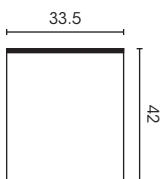

## Coco Sofa

Coco Sofa 72": 34H x 72W x 42D

Coco Sofa 84": 34H x 84W x 42D

Coco Sofa 96": 34H x 96W x 42D

Arm Height: 30" | Seat Height: 18" | Seat Depth: 26"

## Coco Chair

34H x 35W x 42D

Arm Height: 30" | Seat Height: 18" | Seat Depth: 26"

## Coco Sectional

Overall Height: 34" | Arm Height: 30" | Seat Height: 18" | Seat Depth: 26"

Armless One Seater

One Arm One Seater

Two Seater Corner

Armless Two Seater

One Arm Two Seater

Corner