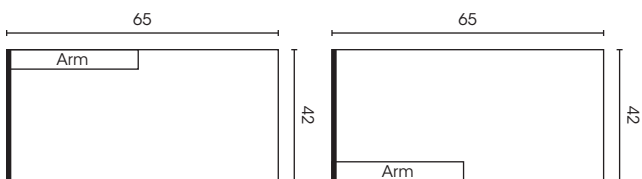

## Coco Sectional

Overall Height: 34" | Arm Height: 30" | Seat Height: 18" | Seat Depth: 26"

Armless One Seater

One Arm One Seater

Two Seater Corner

Armless Two Seater

One Arm Two Seater

Corner