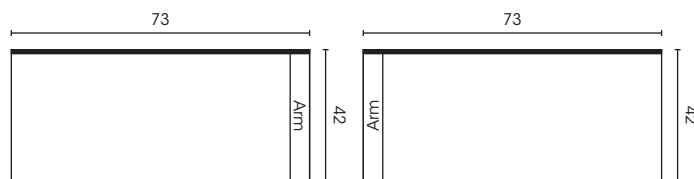

## Coco Sectional

Overall Height: 34" | Arm Height: 30" | Seat Height: 18" | Seat Depth: 26"

Armless One Seater

One Arm One Seater

Two Seater Corner

Armless Two Seater

One Arm Two Seater

Corner