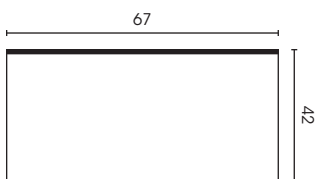

## Coco Sofa

Coco Sofa 72": 34H x 72W x 42D

Coco Sofa 84": 34H x 84W x 42D

Coco Sofa 96": 34H x 96W x 42D

Arm Height: 30" | Seat Height: 18" | Seat Depth: 26"

## Coco Chair

34H x 35W x 42D

Arm Height: 30" | Seat Height: 18" | Seat Depth: 26"

## Coco Sectional

Overall Height: 34" | Arm Height: 30" | Seat Height: 18" | Seat Depth: 26"

Armless One Seater

One Arm One Seater

Two Seater Corner

Armless Two Seater

One Arm Two Seater

Corner