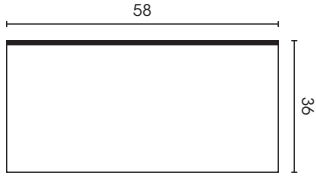

### Grant Chair

---

34H x 33W x 36D

Arm Height: 27" | Seat Height: 19" | Seat Depth: 23"

### Grant Sectional

---

Please see information and diagram on next page

Overall Height: 34" | Arm Height: 27" | Seat Height: 19" | Seat Depth: 23"

Armless One Seater

One Arm One Seater

Chaise

Armless Two Seater

One Arm Two Seater

Armless Three Seater

One Arm Three Seater

Corner

Two Seater Corner