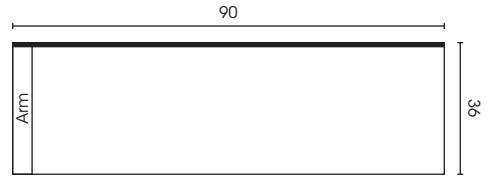

### Grant Chair

---

34H x 33W x 36D

Arm Height: 27" | Seat Height: 19" | Seat Depth: 23"

### Grant Sectional

---

Please see information and diagram on next page

Overall Height: 34" | Arm Height: 27" | Seat Height: 19" | Seat Depth: 23"

Armless One Seater

One Arm One Seater

Chaise

Armless Two Seater

One Arm Two Seater

Armless Three Seater

One Arm Three Seater

Corner

Two Seater Corner