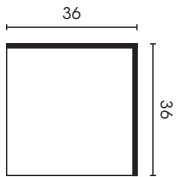

### Grant Sofa

---

34H x 84W x 36D

Arm Height: 27" | Seat Height: 19" | Seat Depth: 23"

### Grant Chair

---

34H x 33W x 36D

Arm Height: 27" | Seat Height: 19" | Seat Depth: 23"

### Grant Sectional

---

Please see information and diagram on next page

Overall Height: 34" | Arm Height: 27" | Seat Height: 19" | Seat Depth: 23"

Armless One Seater

One Arm One Seater

Chaise

Armless Two Seater

One Arm Two Seater

Armless Three Seater

One Arm Three Seater

Corner

Two Seater Corner