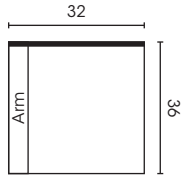

### Grant Chair

---

34H x 33W x 36D

Arm Height: 27" | Seat Height: 19" | Seat Depth: 23"

### Grant Sectional

---

Please see information and diagram on next page

Overall Height: 34" | Arm Height: 27" | Seat Height: 19" | Seat Depth: 23"

Armless One Seater

One Arm One Seater

Chaise

Armless Two Seater

One Arm Two Seater

Armless Three Seater

One Arm Three Seater

Corner

Two Seater Corner