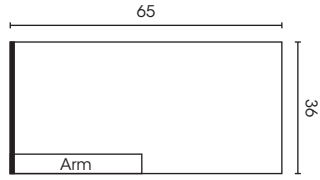

### Grant Sofa

---

34H x 84W x 36D

Arm Height: 27" | Seat Height: 19" | Seat Depth: 23"

### Grant Chair

---

34H x 33W x 36D

Arm Height: 27" | Seat Height: 19" | Seat Depth: 23"

### Grant Sectional

---

Please see information and diagram on next page

Overall Height: 34" | Arm Height: 27" | Seat Height: 19" | Seat Depth: 23"

Armless One Seater

One Arm One Seater

Chaise

Armless Two Seater

One Arm Two Seater

Armless Three Seater

One Arm Three Seater

Corner

Two Seater Corner