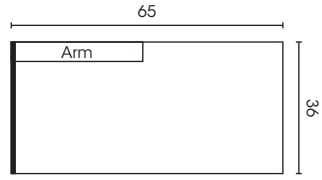

### Grant Chair

---

34H x 33W x 36D

Arm Height: 27" | Seat Height: 19" | Seat Depth: 23"

### Grant Sectional

---

Please see information and diagram on next page

Overall Height: 34" | Arm Height: 27" | Seat Height: 19" | Seat Depth: 23"

Armless One Seater

One Arm One Seater

Chaise

Armless Two Seater

One Arm Two Seater

Armless Three Seater

One Arm Three Seater

Corner

Two Seater Corner