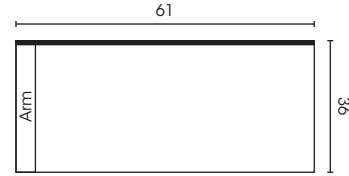

### Grant Chair

---

34H x 33W x 36D

Arm Height: 27" | Seat Height: 19" | Seat Depth: 23"

### Grant Sectional

---

Please see information and diagram on next page

Overall Height: 34" | Arm Height: 27" | Seat Height: 19" | Seat Depth: 23"

Armless One Seater

One Arm One Seater

Chaise

Armless Two Seater

One Arm Two Seater

Armless Three Seater

One Arm Three Seater

Corner

Two Seater Corner