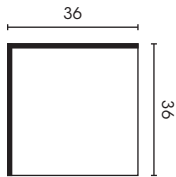

### Grant Sofa

---

34H x 84W x 36D

Arm Height: 27" | Seat Height: 19" | Seat Depth: 23"

### Grant Chair

---

34H x 33W x 36D

Arm Height: 27" | Seat Height: 19" | Seat Depth: 23"

### Grant Sectional

---

Please see information and diagram on next page

Overall Height: 34" | Arm Height: 27" | Seat Height: 19" | Seat Depth: 23"

Armless One Seater

One Arm One Seater

Chaise

Armless Two Seater

One Arm Two Seater

Armless Three Seater

One Arm Three Seater

Corner

Two Seater Corner