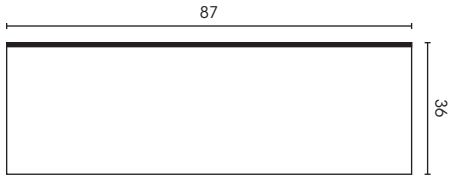

### Grant Chair

---

34H x 33W x 36D

Arm Height: 27" | Seat Height: 19" | Seat Depth: 23"

### Grant Sectional

---

Please see information and diagram on next page

Overall Height: 34" | Arm Height: 27" | Seat Height: 19" | Seat Depth: 23"

Armless One Seater

One Arm One Seater

Chaise

Armless Two Seater

One Arm Two Seater

Armless Three Seater

One Arm Three Seater

Corner

Two Seater Corner