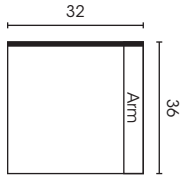

### Grant Chair

---

34H x 33W x 36D

Arm Height: 27" | Seat Height: 19" | Seat Depth: 23"

### Grant Sectional

---

Please see information and diagram on next page

Overall Height: 34" | Arm Height: 27" | Seat Height: 19" | Seat Depth: 23"

Armless One Seater

One Arm One Seater

Chaise

Armless Two Seater

One Arm Two Seater

Armless Three Seater

One Arm Three Seater

Corner

Two Seater Corner