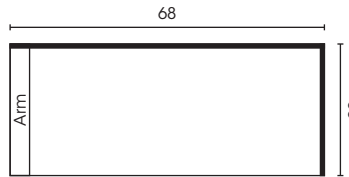

### Grant Sectional

---

Please see information and diagram on next page

Overall Height: 34" | Arm Height: 27" | Seat Height: 19" | Seat Depth: 23"

Armless One Seater

One Arm One Seater

Chaise

Armless Two Seater

One Arm Two Seater

Armless Three Seater

One Arm Three Seater

Corner

Two Seater Corner