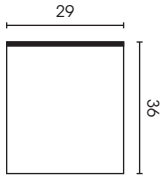

### Grant Sofa

---

34H x 84W x 36D

Arm Height: 27" | Seat Height: 19" | Seat Depth: 23"

### Grant Chair

---

34H x 33W x 36D

Arm Height: 27" | Seat Height: 19" | Seat Depth: 23"

### Grant Sectional

---

Please see information and diagram on next page

Overall Height: 34" | Arm Height: 27" | Seat Height: 19" | Seat Depth: 23"

Armless One Seater

One Arm One Seater

Chaise

Armless Two Seater