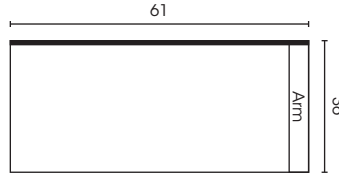

### Grant Chair

---

34H x 33W x 36D

Arm Height: 27" | Seat Height: 19" | Seat Depth: 23"

### Grant Sectional

---

Please see information and diagram on next page

Overall Height: 34" | Arm Height: 27" | Seat Height: 19" | Seat Depth: 23"

Armless One Seater

One Arm One Seater

Chaise

Armless Two Seater

One Arm Two Seater

Armless Three Seater

One Arm Three Seater

Corner

Two Seater Corner