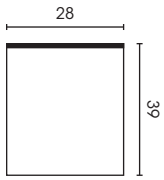

Rachel Sofa

37H x 84W x 39D

Arm Height: 26" | Seat Height: 19" | Seat Depth: 24"

Rachel Loveseat

37H x 62W x 39D

Arm Height: 26" | Seat Height: 19" | Seat Depth: 24"

Rachel Chair

37H x 36W x 39D

Arm Height: 26" | Seat Height: 19" | Seat Depth: 24"

Rachel Chaise

37H x 36W x 61D

Arm Height: 26" | Seat Height: 19" | Seat Depth: 47"

Rachel Sectional

Please see information and diagram on next page

Overall Height: 37" | Arm Height: 26" | Seat Height: 19" | Seat Depth: 24"

Armless One Seater

One Arm One Seater

Chaise

Armless Two Seater

One Arm Two Seater

Armless Three Seater

One Arm Three Seater

Corner