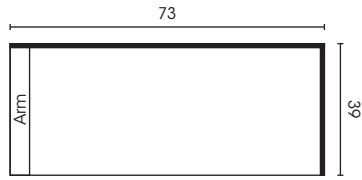

Rachel Sofa

37H x 84W x 39D

Arm Height: 26" | Seat Height: 19" | Seat Depth: 24"

Rachel Loveseat

37H x 62W x 39D

Arm Height: 26" | Seat Height: 19" | Seat Depth: 24"

Rachel Chair

37H x 36W x 39D

Arm Height: 26" | Seat Height: 19" | Seat Depth: 24"

Rachel Chaise

37H x 36W x 61D

Arm Height: 26" | Seat Height: 19" | Seat Depth: 47"

Rachel Sectional

Please see information and diagram on next page

Overall Height: 37" | Arm Height: 26" | Seat Height: 19" | Seat Depth: 24"

Armless One Seater

One Arm One Seater

Chaise

Armless Two Seater

One Arm Two Seater

Armless Three Seater

One Arm Three Seater

Corner