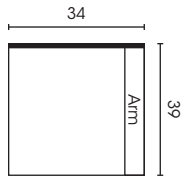

Rachel Sofa

37H x 84W x 39D

Arm Height: 26" | Seat Height: 19" | Seat Depth: 24"

Rachel Loveseat

37H x 62W x 39D

Arm Height: 26" | Seat Height: 19" | Seat Depth: 24"

Rachel Chair

37H x 36W x 39D

Arm Height: 26" | Seat Height: 19" | Seat Depth: 24"

Rachel Chaise

37H x 36W x 61D

Arm Height: 26" | Seat Height: 19" | Seat Depth: 47"

Rachel Sectional

Please see information and diagram on next page

Overall Height: 37" | Arm Height: 26" | Seat Height: 19" | Seat Depth: 24"

Armless One Seater

One Arm One Seater

Chaise

Armless Two Seater

One Arm Two Seater

Armless Three Seater

One Arm Three Seater

Corner