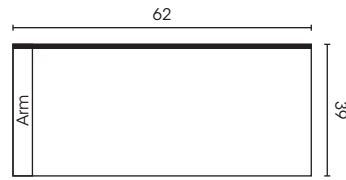

Rachel Sofa

37H x 84W x 39D

Arm Height: 26" | Seat Height: 19" | Seat Depth: 24"

Rachel Loveseat

37H x 62W x 39D

Arm Height: 26" | Seat Height: 19" | Seat Depth: 24"

Rachel Chair

37H x 36W x 39D

Arm Height: 26" | Seat Height: 19" | Seat Depth: 24"

Rachel Chaise

37H x 36W x 61D

Arm Height: 26" | Seat Height: 19" | Seat Depth: 47"

Rachel Sectional

Please see information and diagram on next page

Overall Height: 37" | Arm Height: 26" | Seat Height: 19" | Seat Depth: 24"

Armless One Seater

One Arm One Seater

Chaise

Armless Two Seater

One Arm Two Seater

Armless Three Seater

One Arm Three Seater

Corner

Two Seater Corner