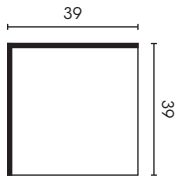

Rachel Sofa

37H x 84W x 39D

Arm Height: 26" | Seat Height: 19" | Seat Depth: 24"

Rachel Loveseat

37H x 62W x 39D

Arm Height: 26" | Seat Height: 19" | Seat Depth: 24"

Rachel Chair

37H x 36W x 39D

Arm Height: 26" | Seat Height: 19" | Seat Depth: 24"

Rachel Chaise

37H x 36W x 61D

Arm Height: 26" | Seat Height: 19" | Seat Depth: 47"

Rachel Sectional

Please see information and diagram on next page

Overall Height: 37" | Arm Height: 26" | Seat Height: 19" | Seat Depth: 24"

Armless One Seater

One Arm One Seater

Chaise

Armless Two Seater

One Arm Two Seater

Armless Three Seater

One Arm Three Seater

Corner