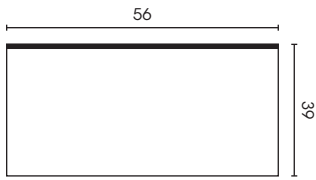

Rachel Sofa

37H x 84W x 39D

Arm Height: 26" | Seat Height: 19" | Seat Depth: 24"

Rachel Loveseat

37H x 62W x 39D

Arm Height: 26" | Seat Height: 19" | Seat Depth: 24"

Rachel Chair

37H x 36W x 39D

Arm Height: 26" | Seat Height: 19" | Seat Depth: 24"

Rachel Chaise

37H x 36W x 61D

Arm Height: 26" | Seat Height: 19" | Seat Depth: 47"

Rachel Sectional

Please see information and diagram on next page

Overall Height: 37" | Arm Height: 26" | Seat Height: 19" | Seat Depth: 24"

Armless One Seater

One Arm One Seater

Chaise

Armless Two Seater

One Arm Two Seater

Armless Three Seater

One Arm Three Seater

Corner