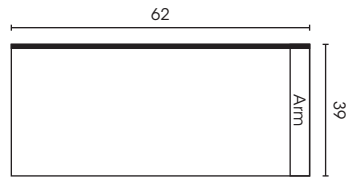

Rachel Sofa

37H x 84W x 39D

Arm Height: 26" | Seat Height: 19" | Seat Depth: 24"

Rachel Loveseat

37H x 62W x 39D

Arm Height: 26" | Seat Height: 19" | Seat Depth: 24"

Rachel Chair

37H x 36W x 39D

Arm Height: 26" | Seat Height: 19" | Seat Depth: 24"

Rachel Chaise

37H x 36W x 61D

Arm Height: 26" | Seat Height: 19" | Seat Depth: 47"

Rachel Sectional

Please see information and diagram on next page

Overall Height: 37" | Arm Height: 26" | Seat Height: 19" | Seat Depth: 24"

Armless One Seater

One Arm One Seater

Chaise

Armless Two Seater

One Arm Two Seater

Armless Three Seater

One Arm Three Seater

Corner