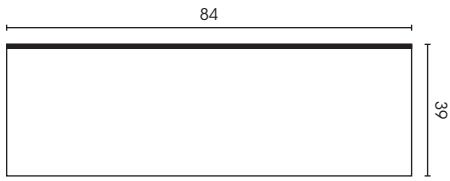

Arm Height: 26" | Seat Height: 19" | Seat Depth: 24"

Rachel Chaise

37H x 36W x 61D

Arm Height: 26" | Seat Height: 19" | Seat Depth: 47"

Rachel Sectional

Please see information and diagram on next page

Overall Height: 37" | Arm Height: 26" | Seat Height: 19" | Seat Depth: 24"

Armless One Seater

One Arm One Seater

Chaise

Armless Two Seater

One Arm Two Seater

Armless Three Seater

One Arm Three Seater

Corner