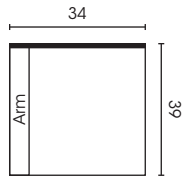

Rachel Sofa

37H x 84W x 39D

Arm Height: 26" | Seat Height: 19" | Seat Depth: 24"

Rachel Loveseat

37H x 62W x 39D

Arm Height: 26" | Seat Height: 19" | Seat Depth: 24"

Rachel Chair

37H x 36W x 39D

Arm Height: 26" | Seat Height: 19" | Seat Depth: 24"

Rachel Chaise

37H x 36W x 61D

Arm Height: 26" | Seat Height: 19" | Seat Depth: 47"

Rachel Sectional

Please see information and diagram on next page

Overall Height: 37" | Arm Height: 26" | Seat Height: 19" | Seat Depth: 24"

Armless One Seater

One Arm One Seater

Chaise

Armless Two Seater

One Arm Two Seater

Armless Three Seater

One Arm Three Seater

Corner