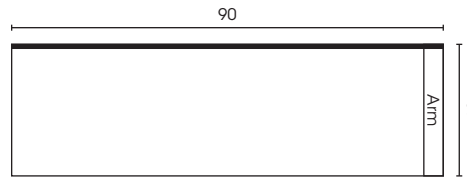

Arm Height: 26" | Seat Height: 19" | Seat Depth: 24"

Rachel Chaise

37H x 36W x 61D

Arm Height: 26" | Seat Height: 19" | Seat Depth: 47"

Rachel Sectional

Please see information and diagram on next page

Overall Height: 37" | Arm Height: 26" | Seat Height: 19" | Seat Depth: 24"

Armless One Seater

One Arm One Seater

Chaise

Armless Two Seater

One Arm Two Seater

Armless Three Seater

One Arm Three Seater

Corner

Two Seater Corner