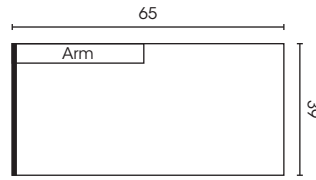

Rachel Sofa

37H x 84W x 39D

Arm Height: 26" | Seat Height: 19" | Seat Depth: 24"

Rachel Loveseat

37H x 62W x 39D

Arm Height: 26" | Seat Height: 19" | Seat Depth: 24"

Rachel Chair

37H x 36W x 39D

Arm Height: 26" | Seat Height: 19" | Seat Depth: 24"

Rachel Chaise

37H x 36W x 61D

Arm Height: 26" | Seat Height: 19" | Seat Depth: 47"

Rachel Sectional

Please see information and diagram on next page

Overall Height: 37" | Arm Height: 26" | Seat Height: 19" | Seat Depth: 24"

Armless One Seater

One Arm One Seater

Chaise

Armless Two Seater

One Arm Two Seater

Armless Three Seater

One Arm Three Seater

Corner