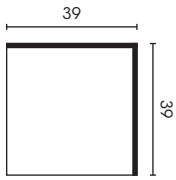

Rachel Sofa

37H x 84W x 39D

Arm Height: 26" | Seat Height: 19" | Seat Depth: 24"

Rachel Loveseat

37H x 62W x 39D

Arm Height: 26" | Seat Height: 19" | Seat Depth: 24"

Rachel Chair

37H x 36W x 39D

Arm Height: 26" | Seat Height: 19" | Seat Depth: 24"

Rachel Chaise

37H x 36W x 61D

Arm Height: 26" | Seat Height: 19" | Seat Depth: 47"

Rachel Sectional

Please see information and diagram on next page

Overall Height: 37" | Arm Height: 26" | Seat Height: 19" | Seat Depth: 24"

Armless One Seater

One Arm One Seater

Chaise

Armless Two Seater

One Arm Two Seater

Armless Three Seater

One Arm Three Seater

Corner