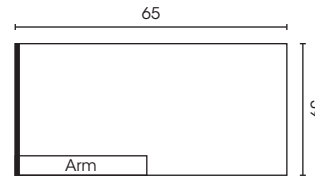

Rachel Sofa

37H x 84W x 39D

Arm Height: 26" | Seat Height: 19" | Seat Depth: 24"

Rachel Loveseat

37H x 62W x 39D

Arm Height: 26" | Seat Height: 19" | Seat Depth: 24"

Rachel Chair

37H x 36W x 39D

Arm Height: 26" | Seat Height: 19" | Seat Depth: 24"

Rachel Chaise

37H x 36W x 61D

Arm Height: 26" | Seat Height: 19" | Seat Depth: 47"

Rachel Sectional

Please see information and diagram on next page

Overall Height: 37" | Arm Height: 26" | Seat Height: 19" | Seat Depth: 24"

Armless One Seater

One Arm One Seater

Chaise

Armless Two Seater

One Arm Two Seater

Armless Three Seater

One Arm Three Seater

Corner