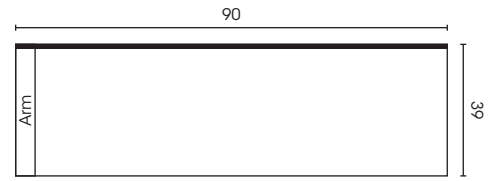

Arm Height: 26" | Seat Height: 19" | Seat Depth: 24"

Rachel Chaise

37H x 36W x 61D

Arm Height: 26" | Seat Height: 19" | Seat Depth: 47"

Rachel Sectional

Please see information and diagram on next page

Overall Height: 37" | Arm Height: 26" | Seat Height: 19" | Seat Depth: 24"

Armless One Seater

One Arm One Seater

Chaise

Armless Two Seater

One Arm Two Seater

Armless Three Seater

One Arm Three Seater

Corner

Two Seater Corner