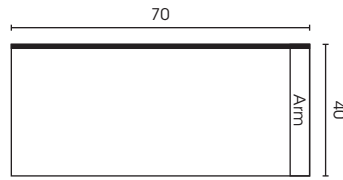

Taylor Sofa

39H x 88W x 40D

Arm Height: 26" | Seat Height: 22" | Seat Depth: 24"

Taylor Loveseat

39H x 66W x 40D

Arm Height: 26" | Seat Height: 22" | Seat Depth: 24"

Taylor Chair

39H x 36W x 40D

Arm Height: 26" | Seat Height: 22" | Seat Depth: 24"

Taylor Sectional

Please see information and diagram on next page

Overall Height: 39" | Arm Height: 26" | Seat Height: 22" | Seat Depth: 24"

Armless One Seater

One Arm One Seater

Chaise

Armless Two Seater

One Arm Two Seater

Armless Three Seater

One Arm Three Seater

Corner

Two Seater Corner