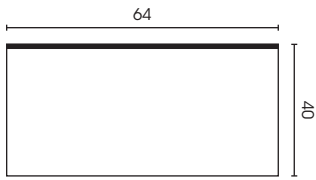

Taylor Sofa

39H x 88W x 40D

Arm Height: 26" | Seat Height: 22" | Seat Depth: 24"

Taylor Loveseat

39H x 66W x 40D

Arm Height: 26" | Seat Height: 22" | Seat Depth: 24"

Taylor Chair

39H x 36W x 40D

Arm Height: 26" | Seat Height: 22" | Seat Depth: 24"

Taylor Sectional

Please see information and diagram on next page

Overall Height: 39" | Arm Height: 26" | Seat Height: 22" | Seat Depth: 24"

Armless One Seater

One Arm One Seater

Chaise

Armless Two Seater

One Arm Two Seater

Armless Three Seater

One Arm Three Seater

Corner

Two Seater Corner