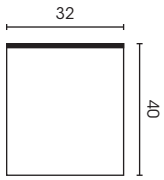

Taylor Sofa

39H x 88W x 40D

Arm Height: 26" | Seat Height: 22" | Seat Depth: 24"

Taylor Loveseat

39H x 66W x 40D

Arm Height: 26" | Seat Height: 22" | Seat Depth: 24"

Taylor Chair

39H x 36W x 40D

Arm Height: 26" | Seat Height: 22" | Seat Depth: 24"

Taylor Sectional

Please see information and diagram on next page

Overall Height: 39" | Arm Height: 26" | Seat Height: 22" | Seat Depth: 24"

Armless One Seater

One Arm One Seater

Chaise

Armless Two Seater

One Arm Two Seater

Armless Three Seater

One Arm Three Seater

Corner

Two Seater Corner