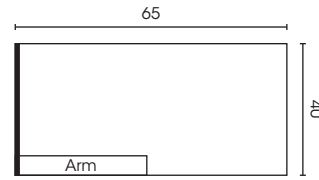

Taylor Sofa

39H x 88W x 40D

Arm Height: 26" | Seat Height: 22" | Seat Depth: 24"

Taylor Loveseat

39H x 66W x 40D

Arm Height: 26" | Seat Height: 22" | Seat Depth: 24"

Taylor Chair

39H x 36W x 40D

Arm Height: 26" | Seat Height: 22" | Seat Depth: 24"

Taylor Sectional

Please see information and diagram on next page

Overall Height: 39" | Arm Height: 26" | Seat Height: 22" | Seat Depth: 24"

Armless One Seater

One Arm One Seater

Chaise

Armless Two Seater

One Arm Two Seater

Armless Three Seater

One Arm Three Seater

Corner

Two Seater Corner