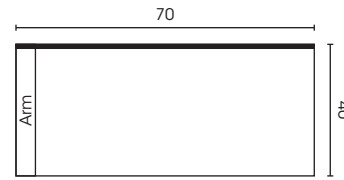

Arm Height: 26" | Seat Height: 22" | Seat Depth: 24"

Taylor Sectional

Please see information and diagram on next page

Overall Height: 39" | Arm Height: 26" | Seat Height: 22" | Seat Depth: 24"

Armless One Seater

One Arm One Seater

Chaise

Armless Two Seater

One Arm Two Seater

Armless Three Seater

One Arm Three Seater

Corner

Two Seater Corner