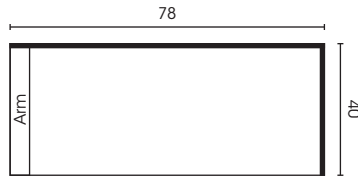

Arm Height: 26" | Seat Height: 22" | Seat Depth: 24"

Taylor Sectional

Please see information and diagram on next page

Overall Height: 39" | Arm Height: 26" | Seat Height: 22" | Seat Depth: 24"

Armless One Seater

One Arm One Seater

Chaise

Armless Two Seater

One Arm Two Seater

Armless Three Seater

One Arm Three Seater

Corner

Two Seater Corner