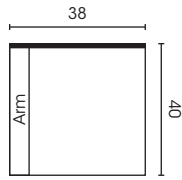

Taylor Sofa

39H x 88W x 40D

Arm Height: 26" | Seat Height: 22" | Seat Depth: 24"

Taylor Loveseat

39H x 66W x 40D

Arm Height: 26" | Seat Height: 22" | Seat Depth: 24"

Taylor Chair

39H x 36W x 40D

Arm Height: 26" | Seat Height: 22" | Seat Depth: 24"

Taylor Sectional

Please see information and diagram on next page

Overall Height: 39" | Arm Height: 26" | Seat Height: 22" | Seat Depth: 24"

Armless One Seater

One Arm One Seater

Chaise

Armless Two Seater

One Arm Two Seater

Armless Three Seater

One Arm Three Seater

Corner

Two Seater Corner