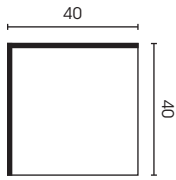

Taylor Sofa

39H x 88W x 40D

Arm Height: 26" | Seat Height: 22" | Seat Depth: 24"

Taylor Loveseat

39H x 66W x 40D

Arm Height: 26" | Seat Height: 22" | Seat Depth: 24"

Taylor Chair

39H x 36W x 40D

Arm Height: 26" | Seat Height: 22" | Seat Depth: 24"

Taylor Sectional

Please see information and diagram on next page

Overall Height: 39" | Arm Height: 26" | Seat Height: 22" | Seat Depth: 24"

Armless One Seater

One Arm One Seater

Chaise

Armless Two Seater

One Arm Two Seater

Armless Three Seater

One Arm Three Seater

Corner

Two Seater Corner