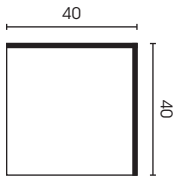

Taylor Sofa

39H x 88W x 40D

Arm Height: 26" | Seat Height: 22" | Seat Depth: 24"

Taylor Loveseat

39H x 66W x 40D

Arm Height: 26" | Seat Height: 22" | Seat Depth: 24"

Taylor Chair

39H x 36W x 40D

Arm Height: 26" | Seat Height: 22" | Seat Depth: 24"

Taylor Sectional

Please see information and diagram on next page

Overall Height: 39" | Arm Height: 26" | Seat Height: 22" | Seat Depth: 24"

Armless One Seater

One Arm One Seater

Chaise

Armless Two Seater

One Arm Two Seater

Armless Three Seater

One Arm Three Seater

Corner

Two Seater Corner