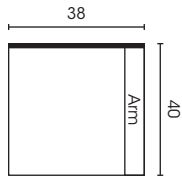

Taylor Sofa

39H x 88W x 40D

Arm Height: 26" | Seat Height: 22" | Seat Depth: 24"

Taylor Loveseat

39H x 66W x 40D

Arm Height: 26" | Seat Height: 22" | Seat Depth: 24"

Taylor Chair

39H x 36W x 40D

Arm Height: 26" | Seat Height: 22" | Seat Depth: 24"

Taylor Sectional

Please see information and diagram on next page

Overall Height: 39" | Arm Height: 26" | Seat Height: 22" | Seat Depth: 24"

Armless One Seater

One Arm One Seater

Chaise

Armless Two Seater

One Arm Two Seater

Armless Three Seater

One Arm Three Seater

Corner

Two Seater Corner