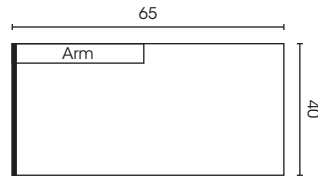

Taylor Sofa

39H x 88W x 40D

Arm Height: 26" | Seat Height: 22" | Seat Depth: 24"

Taylor Loveseat

39H x 66W x 40D

Arm Height: 26" | Seat Height: 22" | Seat Depth: 24"

Taylor Chair

39H x 36W x 40D

Arm Height: 26" | Seat Height: 22" | Seat Depth: 24"

Taylor Sectional

Please see information and diagram on next page

Overall Height: 39" | Arm Height: 26" | Seat Height: 22" | Seat Depth: 24"

Armless One Seater

One Arm One Seater

Chaise

Armless Two Seater

One Arm Two Seater

Armless Three Seater

One Arm Three Seater

Corner

Two Seater Corner