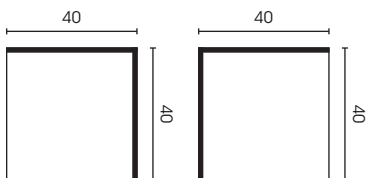

Wainscott Sofa

41H x 86W x 40D

Arm Height: 27" | Seat Height: 22" | Seat Depth: 28"

Wainscott Loveseat

41H x 78W x 40D

Arm Height: 27" | Seat Height: 22" | Seat Depth: 28"

Wainscott Chair & Half

41H x 50W x 40D

Arm Height: 27" | Seat Height: 22" | Seat Depth: 28"

Wainscott Sectional

Overall Height: 41" | Arm Height: 27"

Seat Height: 22" | Seat Depth: 28"

Corner

One Arm Loveseat

One Arm Sofa