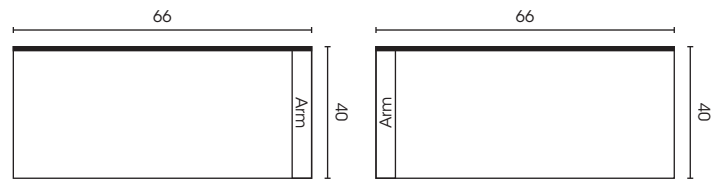

Wainscott Sofa

41H x 86W x 40D

Arm Height: 27" | Seat Height: 22" | Seat Depth: 28"

Wainscott Loveseat

41H x 78W x 40D

Arm Height: 27" | Seat Height: 22" | Seat Depth: 28"

Wainscott Chair & Half

41H x 50W x 40D

Arm Height: 27" | Seat Height: 22" | Seat Depth: 28"

Wainscott Sectional

Overall Height: 41" | Arm Height: 27"

Seat Height: 22" | Seat Depth: 28"

Corner

One Arm Loveseat

One Arm Sofa